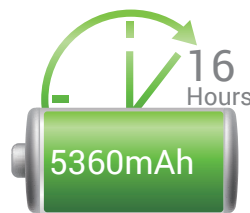

7 Technological Upgrades

- ·Wi-Fi6 Ready technology, internet speed is increased by 2-3 times
- ·5360mAh High-capacity battery, long standby battery for 16 hours
- ·4-inch bright screen, readable under the sunlight
- ·Front scanning indicator light design, precise response, improved work efficiency
- ·The speaker at the bottom can reach a volume of 105dB, and the reminder sound in noisy environments is still clear and bright.
- ·The industrial IMD keyboard has been designed for 5 years of durability; the Enter key is enlarged for finger positioning easily; 2 shortcut keys are customized for convenience.
- ·IP67 dustproof and waterproof, 2 m drop to concrete. With the highest level of protection, it is easy to handle when it is in contact with water, dust, and falls.

Options and accessories convenient expansion to meet a variety of conditions