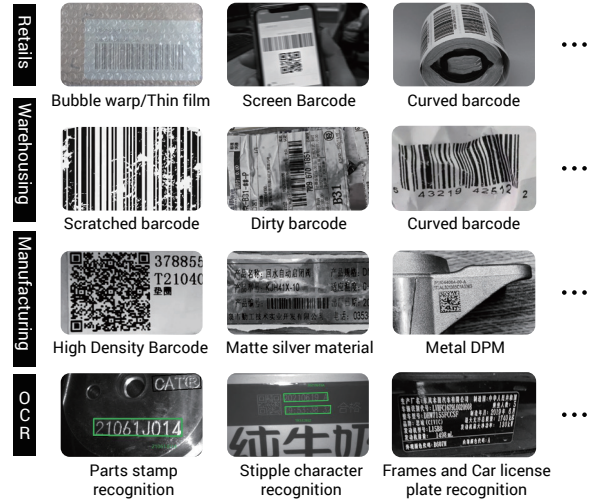

## 3 Technological Innovations

Hot-swappable batteries allow battery replacement without shutting down, preventing work interruptions and data loss

NFC design on the top, high-convenient reading cards

Core technology for AI Scanning, accurate and fast identification

·AI+ new generation scanning technology, the performance is improved by 2-3 times

·AI+OCR increases recognition speed by 2 times